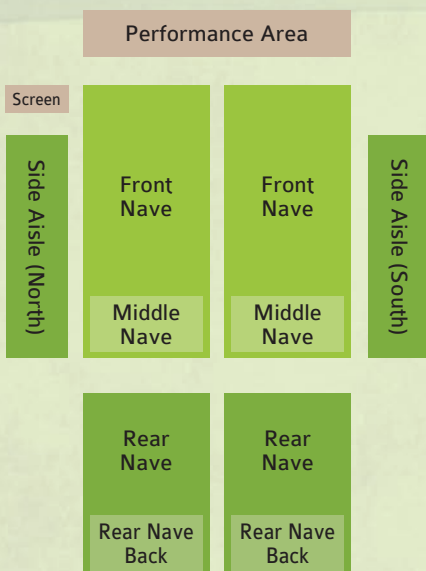

## CHANGES TO OUR TICKET ORDERING

In the past, GCS volunteers have run the Box Office and the three consistent comments we have received over recent years are that you wish to:

1. Choose the exact seats you want for a concert whether you book online, by telephone or in person.
2. Pay by card, again whether booking online, over the telephone or in person.
3. Speak to the Box Office rather than leave messages on answerphones.

## SEATING PLAN